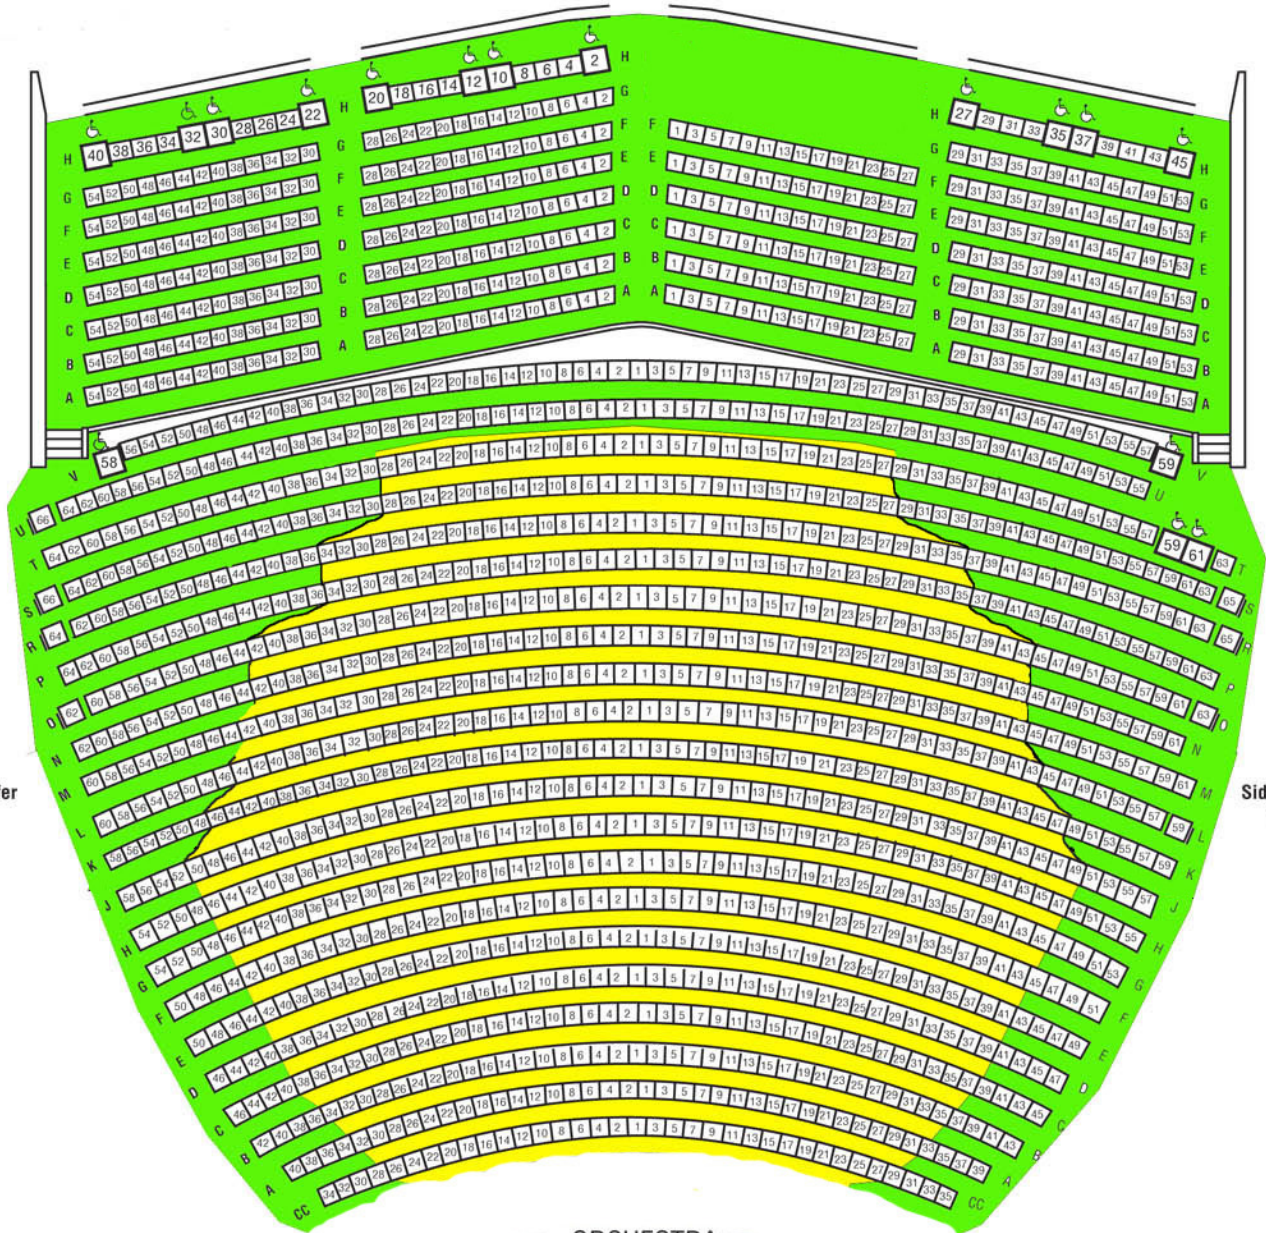

**DRESS CIRCLE**

Side Transfer Seats  
 U-66  
 S-66  
 R-64  
 O-62

Side Transfer Seats  
 S-65  
 R-65  
 O-63  
 L-59

**ORCHESTRA  
Level 1**